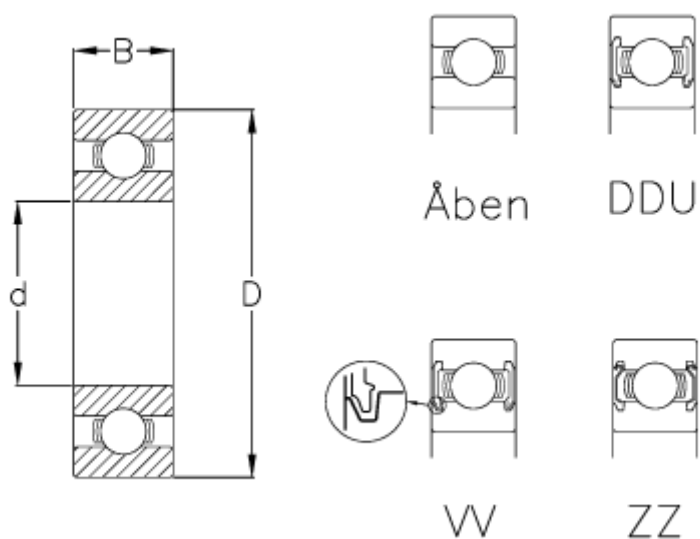

Data Sheet

Article number: 5701045025076
Description: NSK Bearing 6309 DDU CM-6
Note: Contact sealed

Measures

= 6309
B = 25
d = 45
D = 100